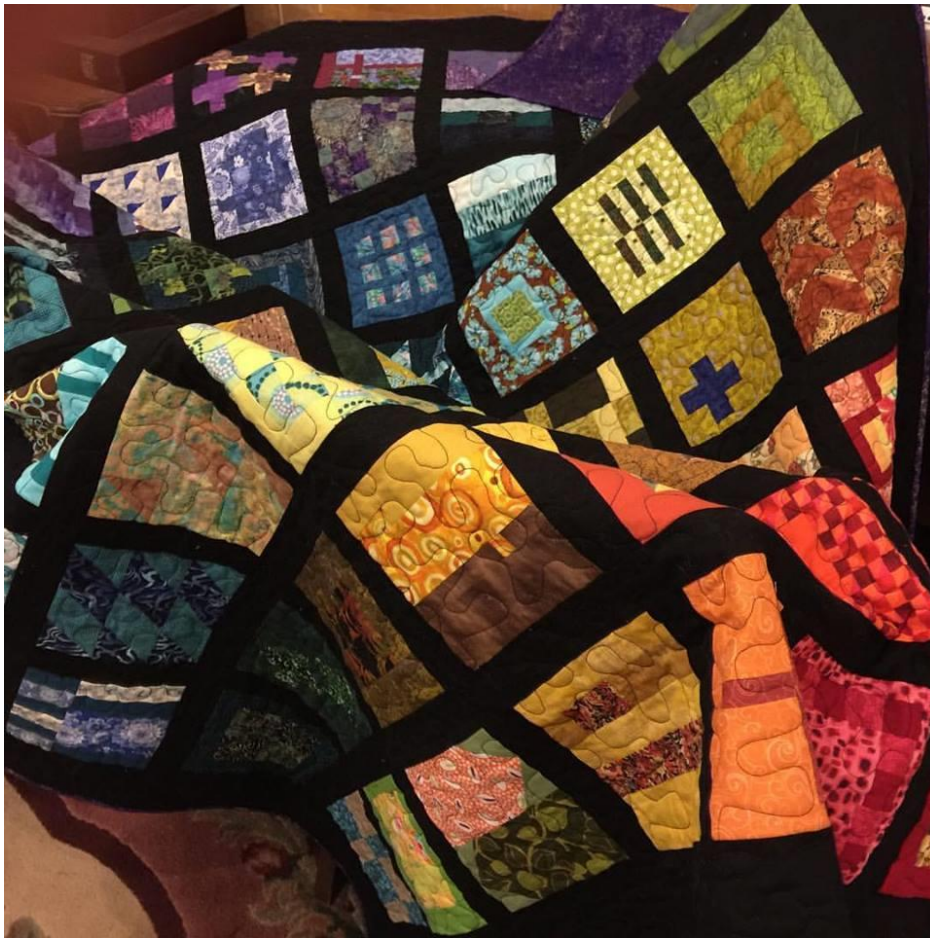

Harrington PTA Quilt Raffle

Raffle Tickets \$3.00 each or 2/\$5.00

All proceeds will go the PTA. We are currently raising monies to replace the Stage Drapes and 25% of the proceeds will be shared with the Band for equipment.